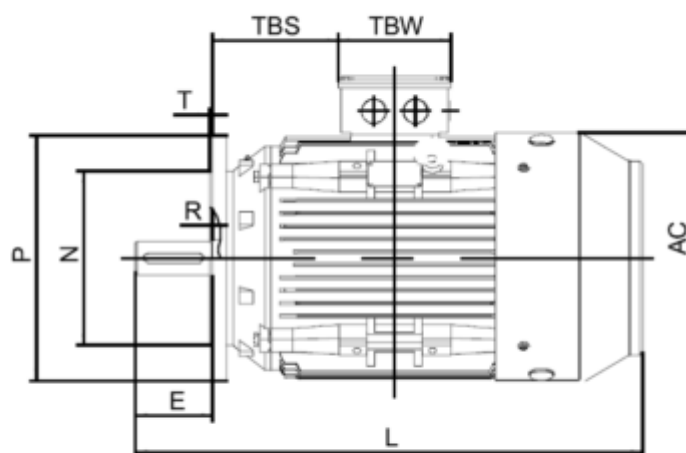

Data Sheet

Article number: 250201850424

Description: Kleedrive T2C 180M-4 18.5kW 1400 rpm
3x400/690V 50HZ IP55 B5 Eff=91.2%

Measures

AA = 354	K = Ø15	TBH = 187
AC = Ø360	L = 687	TBS = 160
AD = 445	M = Ø300	TBW = 162
D = Ø48	N = Ø250	
E = 110	P = Ø350	
F = -	R = 0	
G = 42.5	S = 5	
HD = 265	T = 4xØ19	