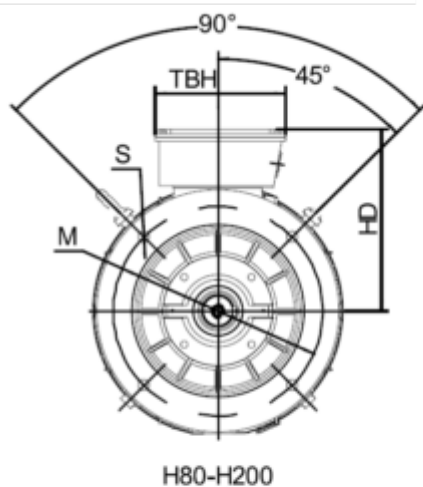

Data Sheet

Article number: 250201850424

Description: Kleedrive T2C 180M-4 18.5kW 1400 rpm
3x400/690V 50HZ IP55 B5 Eff=91.2%

Measures

AA = 354	K = Ø15	TBH = 187
AC = Ø360	L = 687	TBS = 160
AD = 445	M = Ø300	TBW = 162
D = Ø48	N = Ø250	
E = 110	P = Ø350	
F = -	R = 0	
G = 42.5	S = 5	
HD = 265	T = 4xØ19	