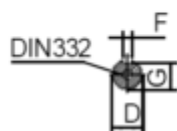

Data Sheet

Article number: 250201850424

Description: Kleedrive T2C 180M-4 18.5kW 1400 rpm
3x400/690V 50HZ IP55 B5 Eff=91.2%

Measures

AA = 354	K = Ø15	TBH = 187
AC = Ø360	L = 687	TBS = 160
AD = 445	M = Ø300	TBW = 162
D = Ø48	N = Ø250	
E = 110	P = Ø350	
F = -	R = 0	
G = 42.5	S = 5	
HD = 265	T = 4xØ19	